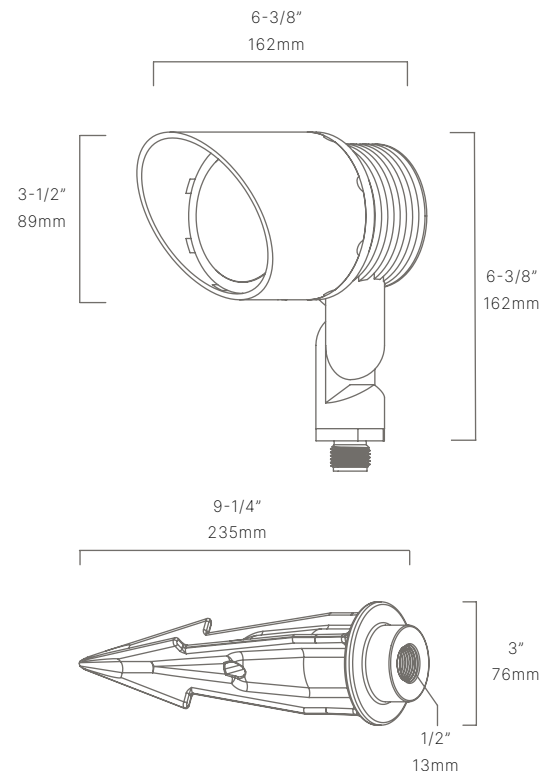

P. 760.931.2910

O. 2742 Loker Ave. W Carlsbad CA 92010

W. www.auroralight.com

MADE IN USA
WITH DOMESTIC & IMPORTED MATERIALS